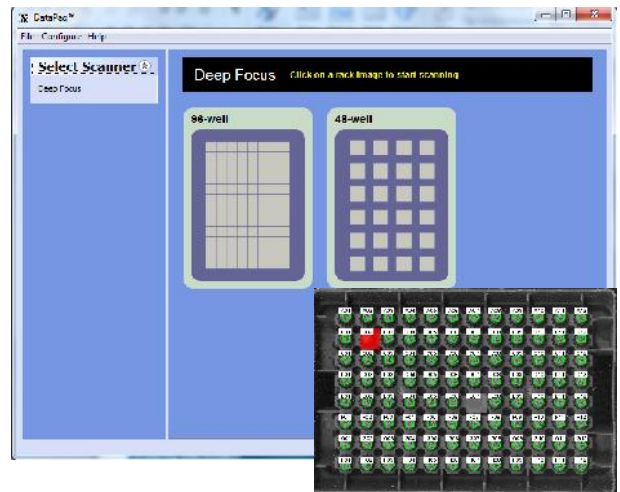

DataPaq™ software: gives intelligent scan information.