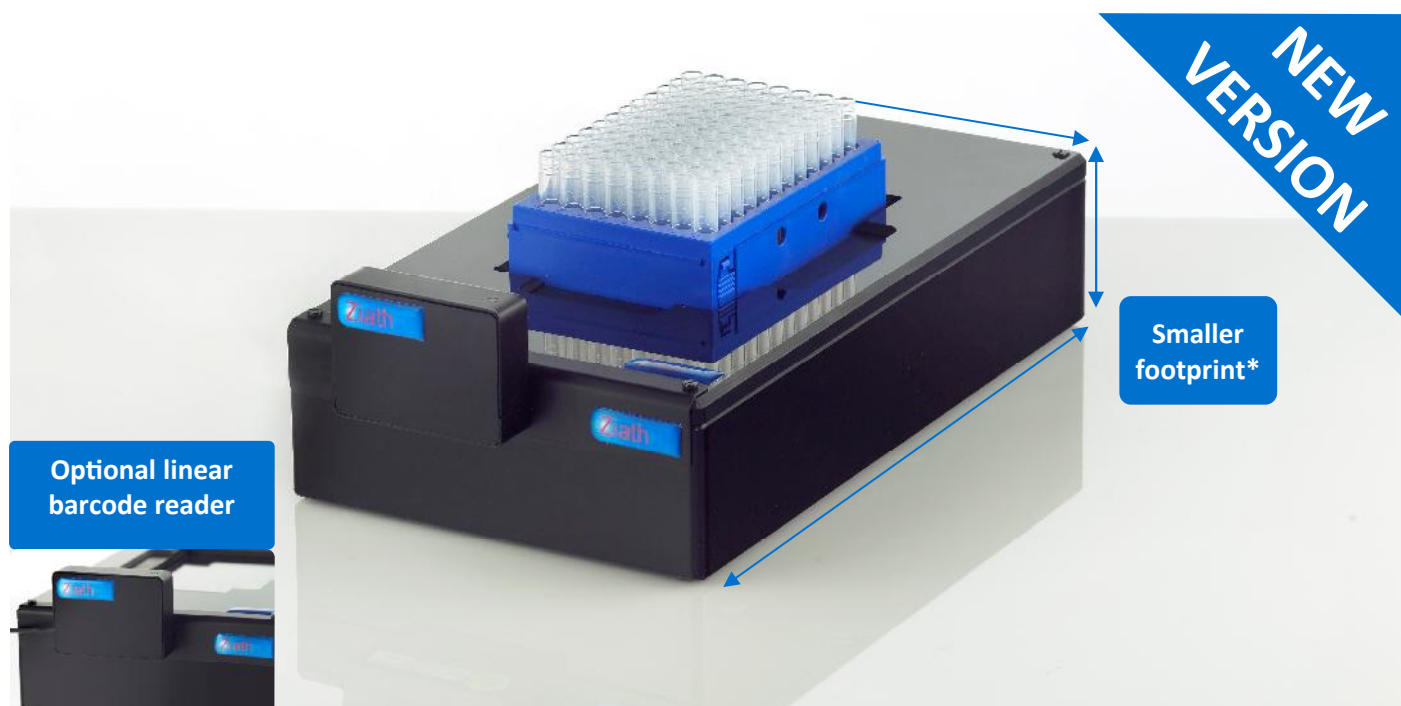

PRACTICAL INNOVATION

Ziath

DataPaq™ Deep Focus Single Rack Scanner Version 2

Fast, very compact, simple to install and with a 2-year guarantee

The Ziath Deep Focus Single Rack Scanner Version 2 is ideal for tubes that are seated slightly further away from the scanner bed than usual. It can successfully read tubes set on the scanner bed, or up to several millimetres above it.

* Smaller than the Ziath DataPaq™ Deep Focus Scanner

Features

- Presence activated - placing rack on scanner activates scan (with linear scanner)
- Compatible with 384, 96, 48 and 24-tube racks
- One-click scan: 10 second scan and decode time per rack
- Integrates fully into robotic platforms
- Compatible with Matrix, ABgene, Nunc, REMP (including upper, locked position), Micronic, FluidX tubes and many more
- Export data to Excel, text, XML, JSON, image
- Operating systems: Windows XP, Vista, 7
- Simple installer; no dongles required
- Database connectivity: SQL Server, Oracle, MySQL, Postgres, HSQL & others
- Very compact: 165 x 288 x 65mm (WxDxH)
- Durable construction - 2 year guarantee
- Free software upgrades for life
- Ziath's expertise and support come as standard

DataPaq™ Deep Focus Single Rack Scanner Version 2

PRACTICAL INNOVATION

Easy Set-Up and Easy To Use

The DataPaq™ Deep Focus Rack Scanner (Version 2) offers easy set-up, straight out of the box, with only a few minutes for configuration.

The optional Linear Barcode Reader is simply attached to the Deep Focus by a magnet. Once installed, placing a rack on the scanner activates the scan: no mouse-click required.

Intelligent Scan Information